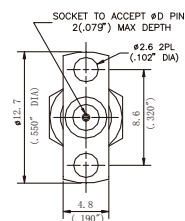

Type	Jack diameter(ØD)
WD24FS23F06	0.23mm/0.009"
WD24FS30F06	0.30mm/0.012"
WD24FS38F06	0.38mm/0.015"
WD24FS51F06	0.51mm/0.020"

Type	Jack diameter(ØD)
WD24FS30Y01	0.30mm/0.012"
WD24FS51Y01	0.51mm/0.020"

Type	Jack diameter(ØD)
WD24MS30F01	0.30mm/0.012"
WD24MS51F01	0.51mm/0.020"

■ Outline drawing

Type	Jack diameter(ØD)
WD24MS30F02	0.30mm/0.012"
WD24MS51F02	0.51mm/0.020"

Type	Jack diameter(ØD)
WD24MS30F04	0.30mm/0.012"
WD24MS51F04	0.51mm/0.020"

Type	Jack diameter(ØD)
WD24MS30F05	0.30mm/0.012"
WD24MS51F05	0.51mm/0.020"

Type	Jack diameter(ØD)
WD24MS30F06	0.30mm/0.012"
WD24MS51F06	0.51mm/0.020"

Type	Jack diameter(ØD)
WD24MS30F07	0.30mm/0.012"
WD24MS51F07	0.51mm/0.020"