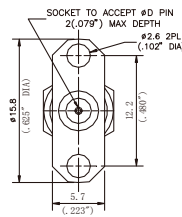

Type	Jack diameter(ØD)
WD24FS23F04	0.23mm/0.009"
WD24FS30F04	0.30mm/0.012"
WD24FS38F04	0.38mm/0.015"
WD24FS51F04	0.51mm/0.020"

Type	Jack diameter(ØD)
WD24FS23F05	0.23mm/0.009"
WD24FS30F05	0.30mm/0.012"
WD24FS38F05	0.38mm/0.015"
WD24FS51F05	0.51mm/0.020"

Type	Jack diameter(ØD)
WD24FS23F06	0.23mm/0.009"
WD24FS30F06	0.30mm/0.012"
WD24FS38F06	0.38mm/0.015"
WD24FS51F06	0.51mm/0.020"

Type	Jack diameter(ØD)
WD24FS30Y01	0.30mm/0.012"
WD24FS51Y01	0.51mm/0.020"

Type	Jack diameter(ØD)
WD24MS30F01	0.30mm/0.012"
WD24MS51F01	0.51mm/0.020"

■ Outline drawing

Type	Jack diameter(ØD)
WD24MS30F02	0.30mm/0.012"
WD24MS51F02	0.51mm/0.020"

Type	Jack diameter(ØD)
WD24MS30F04	0.30mm/0.012"
WD24MS51F04	0.51mm/0.020"

Type	Jack diameter(ØD)
WD24MS30F05	0.30mm/0.012"
WD24MS51F05	0.51mm/0.020"

Type	Jack diameter(ØD)
WD24MS30F06	0.30mm/0.012"
WD24MS51F06	0.51mm/0.020"

Type	Jack diameter(ØD)
WD24MS30F07	0.30mm/0.012"
WD24MS51F07	0.51mm/0.020"