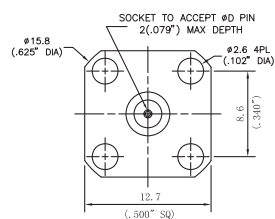

Outline drawing

Type	Jack diameter(ØD)
WD24FS23F01	0.23mm/0.009"
WD24FS30F01	0.30mm/0.012"
WD24FS38F01	0.38mm/0.015"
WD24FS51F01	0.51mm/0.020"

Type	Jack diameter(ØD)
WD24FS23F02	0.23mm/0.009"
WD24FS30F02	0.30mm/0.012"
WD24FS38F02	0.38mm/0.015"
WD24FS51F02	0.51mm/0.020"

Type	Jack diameter(ØD)
WD24FS23F04	0.23mm/0.009"
WD24FS30F04	0.30mm/0.012"
WD24FS38F04	0.38mm/0.015"
WD24FS51F04	0.51mm/0.020"

Type	Jack diameter(ØD)
WD24FS23F05	0.23mm/0.009"
WD24FS30F05	0.30mm/0.012"
WD24FS38F05	0.38mm/0.015"
WD24FS51F05	0.51mm/0.020"

Type	Jack diameter(ØD)
WD24FS23F06	0.23mm/0.009"
WD24FS30F06	0.30mm/0.012"
WD24FS38F06	0.38mm/0.015"
WD24FS51F06	0.51mm/0.020"

Type	Jack diameter(ØD)
WD24FS30Y01	0.30mm/0.012"
WD24FS51Y01	0.51mm/0.020"

Type	Jack diameter(ØD)
WD24MS30F01	0.30mm/0.012"
WD24MS51F01	0.51mm/0.020"

■ Outline drawing

Type	Jack diameter(ØD)
WD24MS30F02	0.30mm/0.012"
WD24MS51F02	0.51mm/0.020"

Type	Jack diameter(ØD)
WD24MS30F04	0.30mm/0.012"
WD24MS51F04	0.51mm/0.020"