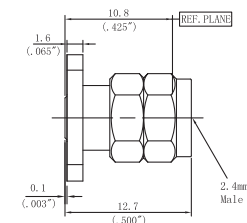

Outline drawing

Type	Jack diameter(ØD)
WD24FS23F01	0.23mm/0.009"
WD24FS30F01	0.30mm/0.012"
WD24FS38F01	0.38mm/0.015"
WD24FS51F01	0.51mm/0.020"

Type	Jack diameter(ØD)
WD24FS23F02	0.23mm/0.009"
WD24FS30F02	0.30mm/0.012"
WD24FS38F02	0.38mm/0.015"
WD24FS51F02	0.51mm/0.020"

Type	Jack diameter(ØD)
WD24FS23F04	0.23mm/0.009"
WD24FS30F04	0.30mm/0.012"
WD24FS38F04	0.38mm/0.015"
WD24FS51F04	0.51mm/0.020"

Type	Jack diameter(ØD)
WD24FS23F05	0.23mm/0.009"
WD24FS30F05	0.30mm/0.012"
WD24FS38F05	0.38mm/0.015"
WD24FS51F05	0.51mm/0.020"

Type	Jack diameter(ØD)
WD24FS23F06	0.23mm/0.009"
WD24FS30F06	0.30mm/0.012"
WD24FS38F06	0.38mm/0.015"
WD24FS51F06	0.51mm/0.020"

Type	Jack diameter(ØD)
WD24FS30Y01	0.30mm/0.012"
WD24FS51Y01	0.51mm/0.020"

Type	Jack diameter(ØD)
WD24MS30F01	0.30mm/0.012"
WD24MS51F01	0.51mm/0.020"

■ Outline drawing

Type	Jack diameter(ØD)
WD24MS30F02	0.30mm/0.012"
WD24MS51F02	0.51mm/0.020"

Type	Jack diameter(ØD)
WD24MS30F04	0.30mm/0.012"
WD24MS51F04	0.51mm/0.020"