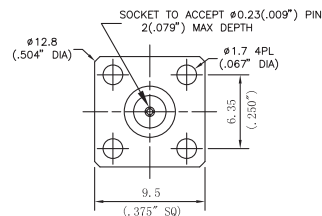

Type	Jack diameter(ØD)
WD24FS23F06	0.23mm/0.009"
WD24FS30F06	0.30mm/0.012"
WD24FS38F06	0.38mm/0.015"
WD24FS51F06	0.51mm/0.020"

Type	Jack diameter(ØD)
WD24FS30Y01	0.30mm/0.012"
WD24FS51Y01	0.51mm/0.020"

Type	Jack diameter(ØD)
WD24MS30F01	0.30mm/0.012"
WD24MS51F01	0.51mm/0.020"

■ Outline drawing

Type	Jack diameter(ØD)
WD24MS30F02	0.30mm/0.012"
WD24MS51F02	0.51mm/0.020"

Type	Jack diameter(ØD)
WD24MS30F04	0.30mm/0.012"
WD24MS51F04	0.51mm/0.020"