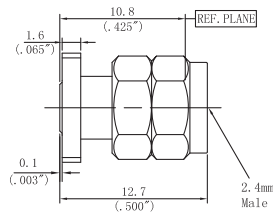

Type	Jack diameter(ØD)
WD24FS23F04	0.23mm/0.009"
WD24FS30F04	0.30mm/0.012"
WD24FS38F04	0.38mm/0.015"
WD24FS51F04	0.51mm/0.020"

Type	Jack diameter(ØD)
WD24FS23F05	0.23mm/0.009"
WD24FS30F05	0.30mm/0.012"
WD24FS38F05	0.38mm/0.015"
WD24FS51F05	0.51mm/0.020"

Type	Jack diameter(ØD)
WD24FS23F06	0.23mm/0.009"
WD24FS30F06	0.30mm/0.012"
WD24FS38F06	0.38mm/0.015"
WD24FS51F06	0.51mm/0.020"

Type	Jack diameter(ØD)
WD24FS30Y01	0.30mm/0.012"
WD24FS51Y01	0.51mm/0.020"

Type	Jack diameter(ØD)
WD24MS30F01	0.30mm/0.012"
WD24MS51F01	0.51mm/0.020"

■ Outline drawing

Type	Jack diameter(ØD)
WD24MS30F02	0.30mm/0.012"
WD24MS51F02	0.51mm/0.020"

Type	Jack diameter(ØD)
WD24MS30F04	0.30mm/0.012"
WD24MS51F04	0.51mm/0.020"

Type	Jack diameter(ØD)
WD24MS30F05	0.30mm/0.012"
WD24MS51F05	0.51mm/0.020"

Type	Jack diameter(ØD)
WD24MS30F06	0.30mm/0.012"
WD24MS51F06	0.51mm/0.020"

Type	Jack diameter(ØD)
WD24MS30F07	0.30mm/0.012"
WD24MS51F07	0.51mm/0.020"