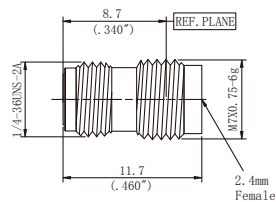

Outline drawing

Type	Jack diameter(ØD)
WD24FS23F01	0.23mm/0.009"
WD24FS30F01	0.30mm/0.012"
WD24FS38F01	0.38mm/0.015"
WD24FS51F01	0.51mm/0.020"

Type	Jack diameter(ØD)
WD24FS23F02	0.23mm/0.009"
WD24FS30F02	0.30mm/0.012"
WD24FS38F02	0.38mm/0.015"
WD24FS51F02	0.51mm/0.020"

Type	Jack diameter(ØD)
WD24FS23F04	0.23mm/0.009"
WD24FS30F04	0.30mm/0.012"
WD24FS38F04	0.38mm/0.015"
WD24FS51F04	0.51mm/0.020"

Type	Jack diameter(ØD)
WD24FS23F05	0.23mm/0.009"
WD24FS30F05	0.30mm/0.012"
WD24FS38F05	0.38mm/0.015"
WD24FS51F05	0.51mm/0.020"

Type	Jack diameter(ØD)
WD24FS23F06	0.23mm/0.009"
WD24FS30F06	0.30mm/0.012"
WD24FS38F06	0.38mm/0.015"
WD24FS51F06	0.51mm/0.020"

Type	Jack diameter(ØD)
WD24FS30Y01	0.30mm/0.012"
WD24FS51Y01	0.51mm/0.020"

Type	Jack diameter(ØD)
WD24MS30F01	0.30mm/0.012"
WD24MS51F01	0.51mm/0.020"

■ Outline drawing

Type	Jack diameter(ØD)
WD24MS30F02	0.30mm/0.012"
WD24MS51F02	0.51mm/0.020"

Type	Jack diameter(ØD)
WD24MS30F04	0.30mm/0.012"
WD24MS51F04	0.51mm/0.020"