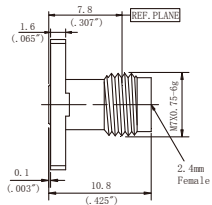

Outline drawing

Type	Jack diameter(ØD)
WD24FS23F01	0.23mm/0.009"
WD24FS30F01	0.30mm/0.012"
WD24FS38F01	0.38mm/0.015"
WD24FS51F01	0.51mm/0.020"

Type	Jack diameter(ØD)
WD24FS23F02	0.23mm/0.009"
WD24FS30F02	0.30mm/0.012"
WD24FS38F02	0.38mm/0.015"
WD24FS51F02	0.51mm/0.020"

Type	Jack diameter(ØD)
WD24FS23F04	0.23mm/0.009"
WD24FS30F04	0.30mm/0.012"
WD24FS38F04	0.38mm/0.015"
WD24FS51F04	0.51mm/0.020"

Type	Jack diameter(ØD)
WD24FS23F05	0.23mm/0.009"
WD24FS30F05	0.30mm/0.012"
WD24FS38F05	0.38mm/0.015"
WD24FS51F05	0.51mm/0.020"

Type	Jack diameter(ØD)
WD24FS23F06	0.23mm/0.009"
WD24FS30F06	0.30mm/0.012"
WD24FS38F06	0.38mm/0.015"
WD24FS51F06	0.51mm/0.020"

Type	Jack diameter(ØD)
WD24FS30Y01	0.30mm/0.012"
WD24FS51Y01	0.51mm/0.020"

Type	Jack diameter(ØD)
WD24MS30F01	0.30mm/0.012"
WD24MS51F01	0.51mm/0.020"

■ Outline drawing

Type	Jack diameter(ØD)
WD24MS30F02	0.30mm/0.012"
WD24MS51F02	0.51mm/0.020"

Type	Jack diameter(ØD)
WD24MS30F04	0.30mm/0.012"
WD24MS51F04	0.51mm/0.020"