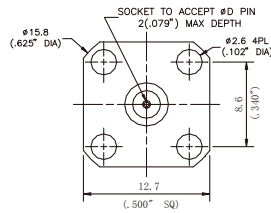

Outline drawing

Type	Jack diameter(ØD)
WD24FS23F01	0.23mm/0.009"
WD24FS30F01	0.30mm/0.012"
WD24FS38F01	0.38mm/0.015"
WD24FS51F01	0.51mm/0.020"

Type	Jack diameter(ØD)
WD24FS23F02	0.23mm/0.009"
WD24FS30F02	0.30mm/0.012"
WD24FS38F02	0.38mm/0.015"
WD24FS51F02	0.51mm/0.020"

Type	Jack diameter(ØD)
WD24FS23F04	0.23mm/0.009"
WD24FS30F04	0.30mm/0.012"
WD24FS38F04	0.38mm/0.015"
WD24FS51F04	0.51mm/0.020"

Type	Jack diameter(ØD)
WD24FS23F05	0.23mm/0.009"
WD24FS30F05	0.30mm/0.012"
WD24FS38F05	0.38mm/0.015"
WD24FS51F05	0.51mm/0.020"

Type	Jack diameter(ØD)
WD24FS23F06	0.23mm/0.009"
WD24FS30F06	0.30mm/0.012"
WD24FS38F06	0.38mm/0.015"
WD24FS51F06	0.51mm/0.020"

Type	Jack diameter(ØD)
WD24FS30Y01	0.30mm/0.012"
WD24FS51Y01	0.51mm/0.020"

Type	Jack diameter(ØD)
WD24MS30F01	0.30mm/0.012"
WD24MS51F01	0.51mm/0.020"

■ Outline drawing

Type	Jack diameter(ØD)
WD24MS30F02	0.30mm/0.012"
WD24MS51F02	0.51mm/0.020"

Type	Jack diameter(ØD)
WD24MS30F04	0.30mm/0.012"
WD24MS51F04	0.51mm/0.020"