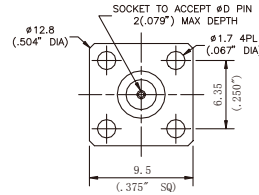

Outline drawing

Type	Jack diameter(ØD)
WD24FS23F01	0.23mm/0.009"
WD24FS30F01	0.30mm/0.012"
WD24FS38F01	0.38mm/0.015"
WD24FS51F01	0.51mm/0.020"

Type	Jack diameter(ØD)
WD24FS23F02	0.23mm/0.009"
WD24FS30F02	0.30mm/0.012"
WD24FS38F02	0.38mm/0.015"
WD24FS51F02	0.51mm/0.020"

Type	Jack diameter(ØD)
WD24FS23F04	0.23mm/0.009"
WD24FS30F04	0.30mm/0.012"
WD24FS38F04	0.38mm/0.015"
WD24FS51F04	0.51mm/0.020"

Type	Jack diameter(ØD)
WD24FS23F05	0.23mm/0.009"
WD24FS30F05	0.30mm/0.012"
WD24FS38F05	0.38mm/0.015"
WD24FS51F05	0.51mm/0.020"

Type	Jack diameter(ØD)
WD24FS23F06	0.23mm/0.009"
WD24FS30F06	0.30mm/0.012"
WD24FS38F06	0.38mm/0.015"
WD24FS51F06	0.51mm/0.020"

Type	Jack diameter(ØD)
WD24FS30Y01	0.30mm/0.012"
WD24FS51Y01	0.51mm/0.020"

Type	Jack diameter(ØD)
WD24MS30F01	0.30mm/0.012"
WD24MS51F01	0.51mm/0.020"

■ Outline drawing

Type	Jack diameter(ØD)
WD24MS30F02	0.30mm/0.012"
WD24MS51F02	0.51mm/0.020"

Type	Jack diameter(ØD)
WD24MS30F04	0.30mm/0.012"
WD24MS51F04	0.51mm/0.020"