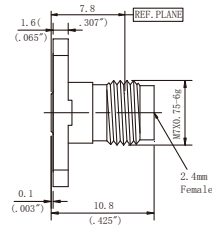

Outline drawing

Type	Jack diameter(ØD)
WD24FS23F01	0.23mm/0.009"
WD24FS30F01	0.30mm/0.012"
WD24FS38F01	0.38mm/0.015"
WD24FS51F01	0.51mm/0.020"

Type	Jack diameter(ØD)
WD24FS23F02	0.23mm/0.009"
WD24FS30F02	0.30mm/0.012"
WD24FS38F02	0.38mm/0.015"
WD24FS51F02	0.51mm/0.020"

Type	Jack diameter(ØD)
WD24FS23F04	0.23mm/0.009"
WD24FS30F04	0.30mm/0.012"
WD24FS38F04	0.38mm/0.015"
WD24FS51F04	0.51mm/0.020"

Type	Jack diameter(ØD)
WD24FS23F05	0.23mm/0.009"
WD24FS30F05	0.30mm/0.012"
WD24FS38F05	0.38mm/0.015"
WD24FS51F05	0.51mm/0.020"

Type	Jack diameter(ØD)
WD24FS23F06	0.23mm/0.009"
WD24FS30F06	0.30mm/0.012"
WD24FS38F06	0.38mm/0.015"
WD24FS51F06	0.51mm/0.020"

Type	Jack diameter(ØD)
WD24FS30Y01	0.30mm/0.012"
WD24FS51Y01	0.51mm/0.020"

Type	Jack diameter(ØD)
WD24MS30F01	0.30mm/0.012"
WD24MS51F01	0.51mm/0.020"

■ Outline drawing

Type	Jack diameter(ØD)
WD24MS30F02	0.30mm/0.012"
WD24MS51F02	0.51mm/0.020"

Type	Jack diameter(ØD)
WD24MS30F04	0.30mm/0.012"
WD24MS51F04	0.51mm/0.020"