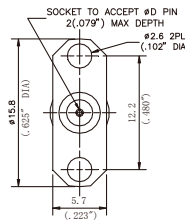

Outline drawing

Type	Jack diameter(ØD)
WD24FS23F01	0.23mm/0.009"
WD24FS30F01	0.30mm/0.012"
WD24FS38F01	0.38mm/0.015"
WD24FS51F01	0.51mm/0.020"

Type	Jack diameter(ØD)
WD24FS23F02	0.23mm/0.009"
WD24FS30F02	0.30mm/0.012"
WD24FS38F02	0.38mm/0.015"
WD24FS51F02	0.51mm/0.020"

Type	Jack diameter(ØD)
WD24FS23F04	0.23mm/0.009"
WD24FS30F04	0.30mm/0.012"
WD24FS38F04	0.38mm/0.015"
WD24FS51F04	0.51mm/0.020"

Type	Jack diameter(ØD)
WD24FS23F05	0.23mm/0.009"
WD24FS30F05	0.30mm/0.012"
WD24FS38F05	0.38mm/0.015"
WD24FS51F05	0.51mm/0.020"

Type	Jack diameter(ØD)
WD24FS23F06	0.23mm/0.009"
WD24FS30F06	0.30mm/0.012"
WD24FS38F06	0.38mm/0.015"
WD24FS51F06	0.51mm/0.020"

Type	Jack diameter(ØD)
WD24FS30Y01	0.30mm/0.012"
WD24FS51Y01	0.51mm/0.020"

Type	Jack diameter(ØD)
WD24MS30F01	0.30mm/0.012"
WD24MS51F01	0.51mm/0.020"

■ Outline drawing

Type	Jack diameter(ØD)
WD24MS30F02	0.30mm/0.012"
WD24MS51F02	0.51mm/0.020"

Type	Jack diameter(ØD)
WD24MS30F04	0.30mm/0.012"
WD24MS51F04	0.51mm/0.020"