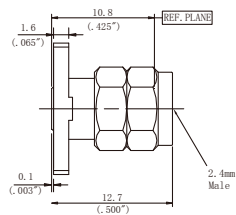

Type	Jack diameter(ØD)
WD24MS30F01	0.30mm/0.012"
WD24MS51F01	0.51mm/0.020"

■ Outline drawing

Type	Jack diameter(ØD)
WD24MS30F02	0.30mm/0.012"
WD24MS51F02	0.51mm/0.020"

Type	Jack diameter(ØD)
WD24MS30F04	0.30mm/0.012"
WD24MS51F04	0.51mm/0.020"

Type	Jack diameter(ØD)
WD24MS30F05	0.30mm/0.012"
WD24MS51F05	0.51mm/0.020"

Type	Jack diameter(ØD)
WD24MS30F06	0.30mm/0.012"
WD24MS51F06	0.51mm/0.020"

Type	Jack diameter(ØD)
WD24MS30F07	0.30mm/0.012"
WD24MS51F07	0.51mm/0.020"