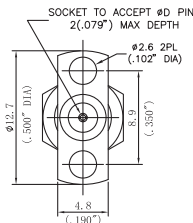

Type	Jack diameter(ØD)
WD24FS23F06	0.23mm/0.009"
WD24FS30F06	0.30mm/0.012"
WD24FS38F06	0.38mm/0.015"
WD24FS51F06	0.51mm/0.020"

Type	Jack diameter(ØD)
WD24FS30Y01	0.30mm/0.012"
WD24FS51Y01	0.51mm/0.020"

Type	Jack diameter(ØD)
WD24MS30F01	0.30mm/0.012"
WD24MS51F01	0.51mm/0.020"

■ Outline drawing

Type	Jack diameter(ØD)
WD24MS30F02	0.30mm/0.012"
WD24MS51F02	0.51mm/0.020"

Type	Jack diameter(ØD)
WD24MS30F04	0.30mm/0.012"
WD24MS51F04	0.51mm/0.020"

Type	Jack diameter(ØD)
WD24MS30F05	0.30mm/0.012"
WD24MS51F05	0.51mm/0.020"

Type	Jack diameter(ØD)
WD24MS30F06	0.30mm/0.012"
WD24MS51F06	0.51mm/0.020"

Type	Jack diameter(ØD)
WD24MS30F07	0.30mm/0.012"
WD24MS51F07	0.51mm/0.020"