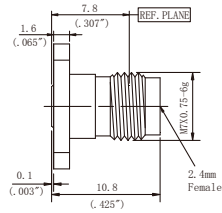

Outline drawing

Type	Jack diameter(ØD)
WD24FS23F01	0.23mm/0.009"
WD24FS30F01	0.30mm/0.012"
WD24FS38F01	0.38mm/0.015"
WD24FS51F01	0.51mm/0.020"

Type	Jack diameter(ØD)
WD24FS23F02	0.23mm/0.009"
WD24FS30F02	0.30mm/0.012"
WD24FS38F02	0.38mm/0.015"
WD24FS51F02	0.51mm/0.020"

Type	Jack diameter(ØD)
WD24FS23F04	0.23mm/0.009"
WD24FS30F04	0.30mm/0.012"
WD24FS38F04	0.38mm/0.015"
WD24FS51F04	0.51mm/0.020"

Type	Jack diameter(ØD)
WD24FS23F05	0.23mm/0.009"
WD24FS30F05	0.30mm/0.012"
WD24FS38F05	0.38mm/0.015"
WD24FS51F05	0.51mm/0.020"

Type	Jack diameter(ØD)
WD24FS23F06	0.23mm/0.009"
WD24FS30F06	0.30mm/0.012"
WD24FS38F06	0.38mm/0.015"
WD24FS51F06	0.51mm/0.020"

Type	Jack diameter(ØD)
WD24FS30Y01	0.30mm/0.012"
WD24FS51Y01	0.51mm/0.020"

Type	Jack diameter(ØD)
WD24MS30F01	0.30mm/0.012"
WD24MS51F01	0.51mm/0.020"

■ Outline drawing

Type	Jack diameter(ØD)
WD24MS30F02	0.30mm/0.012"
WD24MS51F02	0.51mm/0.020"

Type	Jack diameter(ØD)
WD24MS30F04	0.30mm/0.012"
WD24MS51F04	0.51mm/0.020"