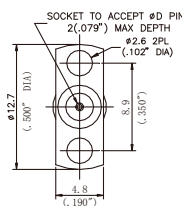

Outline drawing

Type	Jack diameter(ØD)
WD24FS23F01	0.23mm/0.009"
WD24FS30F01	0.30mm/0.012"
WD24FS38F01	0.38mm/0.015"
WD24FS51F01	0.51mm/0.020"

Type	Jack diameter(ØD)
WD24FS23F02	0.23mm/0.009"
WD24FS30F02	0.30mm/0.012"
WD24FS38F02	0.38mm/0.015"
WD24FS51F02	0.51mm/0.020"

Type	Jack diameter(ØD)
WD24FS23F04	0.23mm/0.009"
WD24FS30F04	0.30mm/0.012"
WD24FS38F04	0.38mm/0.015"
WD24FS51F04	0.51mm/0.020"

Type	Jack diameter(ØD)
WD24FS23F05	0.23mm/0.009"
WD24FS30F05	0.30mm/0.012"
WD24FS38F05	0.38mm/0.015"
WD24FS51F05	0.51mm/0.020"

Type	Jack diameter(ØD)
WD24FS23F06	0.23mm/0.009"
WD24FS30F06	0.30mm/0.012"
WD24FS38F06	0.38mm/0.015"
WD24FS51F06	0.51mm/0.020"

Type	Jack diameter(ØD)
WD24FS30Y01	0.30mm/0.012"
WD24FS51Y01	0.51mm/0.020"

Type	Jack diameter(ØD)
WD24MS30F01	0.30mm/0.012"
WD24MS51F01	0.51mm/0.020"

■ Outline drawing

Type	Jack diameter(ØD)
WD24MS30F02	0.30mm/0.012"
WD24MS51F02	0.51mm/0.020"

Type	Jack diameter(ØD)
WD24MS30F04	0.30mm/0.012"
WD24MS51F04	0.51mm/0.020"