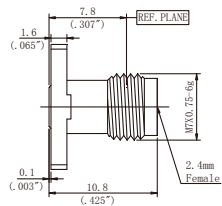

Outline drawing

Type	Jack diameter(ØD)
WD24FS23F01	0.23mm/0.009"
WD24FS30F01	0.30mm/0.012"
WD24FS38F01	0.38mm/0.015"
WD24FS51F01	0.51mm/0.020"

Type	Jack diameter(ØD)
WD24FS23F02	0.23mm/0.009"
WD24FS30F02	0.30mm/0.012"
WD24FS38F02	0.38mm/0.015"
WD24FS51F02	0.51mm/0.020"

Type	Jack diameter(ØD)
WD24FS23F04	0.23mm/0.009"
WD24FS30F04	0.30mm/0.012"
WD24FS38F04	0.38mm/0.015"
WD24FS51F04	0.51mm/0.020"

Type	Jack diameter(ØD)
WD24FS23F05	0.23mm/0.009"
WD24FS30F05	0.30mm/0.012"
WD24FS38F05	0.38mm/0.015"
WD24FS51F05	0.51mm/0.020"

Type	Jack diameter(ØD)
WD24FS23F06	0.23mm/0.009"
WD24FS30F06	0.30mm/0.012"
WD24FS38F06	0.38mm/0.015"
WD24FS51F06	0.51mm/0.020"

Type	Jack diameter(ØD)
WD24FS30Y01	0.30mm/0.012"
WD24FS51Y01	0.51mm/0.020"

Type	Jack diameter(ØD)
WD24MS30F01	0.30mm/0.012"
WD24MS51F01	0.51mm/0.020"

■ Outline drawing

Type	Jack diameter(ØD)
WD24MS30F02	0.30mm/0.012"
WD24MS51F02	0.51mm/0.020"

Type	Jack diameter(ØD)
WD24MS30F04	0.30mm/0.012"
WD24MS51F04	0.51mm/0.020"