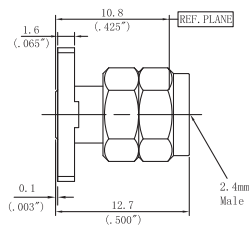

Type	Jack diameter(ØD)
WD24FS23F06	0.23mm/0.009"
WD24FS30F06	0.30mm/0.012"
WD24FS38F06	0.38mm/0.015"
WD24FS51F06	0.51mm/0.020"

Type	Jack diameter(ØD)
WD24FS30Y01	0.30mm/0.012"
WD24FS51Y01	0.51mm/0.020"

Type	Jack diameter(ØD)
WD24MS30F01	0.30mm/0.012"
WD24MS51F01	0.51mm/0.020"

■ Outline drawing

Type	Jack diameter(ØD)
WD24MS30F02	0.30mm/0.012"
WD24MS51F02	0.51mm/0.020"

Type	Jack diameter(ØD)
WD24MS30F04	0.30mm/0.012"
WD24MS51F04	0.51mm/0.020"

Type	Jack diameter(ØD)
WD24MS30F05	0.30mm/0.012"
WD24MS51F05	0.51mm/0.020"

Type	Jack diameter(ØD)
WD24MS30F06	0.30mm/0.012"
WD24MS51F06	0.51mm/0.020"

Type	Jack diameter(ØD)
WD24MS30F07	0.30mm/0.012"
WD24MS51F07	0.51mm/0.020"