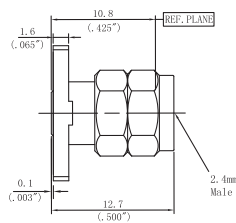

Type	Jack diameter(ØD)
WD24FS23F06	0.23mm/0.009"
WD24FS30F06	0.30mm/0.012"
WD24FS38F06	0.38mm/0.015"
WD24FS51F06	0.51mm/0.020"

Type	Jack diameter(ØD)
WD24FS30Y01	0.30mm/0.012"
WD24FS51Y01	0.51mm/0.020"

Type	Jack diameter(ØD)
WD24MS30F01	0.30mm/0.012"
WD24MS51F01	0.51mm/0.020"

■ Outline drawing

Type	Jack diameter(ØD)
WD24MS30F02	0.30mm/0.012"
WD24MS51F02	0.51mm/0.020"

Type	Jack diameter(ØD)
WD24MS30F04	0.30mm/0.012"
WD24MS51F04	0.51mm/0.020"

Type	Jack diameter(ØD)
WD24MS30F05	0.30mm/0.012"
WD24MS51F05	0.51mm/0.020"

Type	Jack diameter(ØD)
WD24MS30F06	0.30mm/0.012"
WD24MS51F06	0.51mm/0.020"

Type	Jack diameter(ØD)
WD24MS30F07	0.30mm/0.012"
WD24MS51F07	0.51mm/0.020"