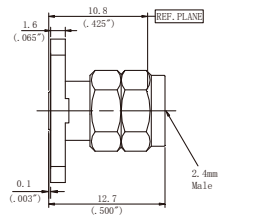

Type	Jack diameter(ØD)
WD24FS23F06	0.23mm/0.009"
WD24FS30F06	0.30mm/0.012"
WD24FS38F06	0.38mm/0.015"
WD24FS51F06	0.51mm/0.020"

Type	Jack diameter(ØD)
WD24FS30Y01	0.30mm/0.012"
WD24FS51Y01	0.51mm/0.020"

Type	Jack diameter(ØD)
WD24MS30F01	0.30mm/0.012"
WD24MS51F01	0.51mm/0.020"

■ Outline drawing

Type	Jack diameter(ØD)
WD24MS30F02	0.30mm/0.012"
WD24MS51F02	0.51mm/0.020"

Type	Jack diameter(ØD)
WD24MS30F04	0.30mm/0.012"
WD24MS51F04	0.51mm/0.020"

Type	Jack diameter(ØD)
WD24MS30F05	0.30mm/0.012"
WD24MS51F05	0.51mm/0.020"

Type	Jack diameter(ØD)
WD24MS30F06	0.30mm/0.012"
WD24MS51F06	0.51mm/0.020"

Type	Jack diameter(ØD)
WD24MS30F07	0.30mm/0.012"
WD24MS51F07	0.51mm/0.020"