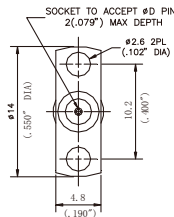

Outline drawing

Type	Jack diameter(ØD)
WD24FS23F01	0.23mm/0.009"
WD24FS30F01	0.30mm/0.012"
WD24FS38F01	0.38mm/0.015"
WD24FS51F01	0.51mm/0.020"

Type	Jack diameter(ØD)
WD24FS23F02	0.23mm/0.009"
WD24FS30F02	0.30mm/0.012"
WD24FS38F02	0.38mm/0.015"
WD24FS51F02	0.51mm/0.020"

Type	Jack diameter(ØD)
WD24FS23F04	0.23mm/0.009"
WD24FS30F04	0.30mm/0.012"
WD24FS38F04	0.38mm/0.015"
WD24FS51F04	0.51mm/0.020"

Type	Jack diameter(ØD)
WD24FS23F05	0.23mm/0.009"
WD24FS30F05	0.30mm/0.012"
WD24FS38F05	0.38mm/0.015"
WD24FS51F05	0.51mm/0.020"

Type	Jack diameter(ØD)
WD24FS23F06	0.23mm/0.009"
WD24FS30F06	0.30mm/0.012"
WD24FS38F06	0.38mm/0.015"
WD24FS51F06	0.51mm/0.020"

Type	Jack diameter(ØD)
WD24FS30Y01	0.30mm/0.012"
WD24FS51Y01	0.51mm/0.020"

Type	Jack diameter(ØD)
WD24MS30F01	0.30mm/0.012"
WD24MS51F01	0.51mm/0.020"

■ Outline drawing

Type	Jack diameter(ØD)
WD24MS30F02	0.30mm/0.012"
WD24MS51F02	0.51mm/0.020"

Type	Jack diameter(ØD)
WD24MS30F04	0.30mm/0.012"
WD24MS51F04	0.51mm/0.020"