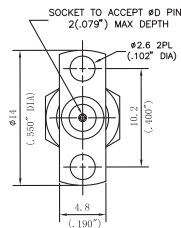

Type	Jack diameter(ØD)
WD24FS23F06	0.23mm/0.009"
WD24FS30F06	0.30mm/0.012"
WD24FS38F06	0.38mm/0.015"
WD24FS51F06	0.51mm/0.020"

Type	Jack diameter(ØD)
WD24FS30Y01	0.30mm/0.012"
WD24FS51Y01	0.51mm/0.020"

Type	Jack diameter(ØD)
WD24MS30F01	0.30mm/0.012"
WD24MS51F01	0.51mm/0.020"

■ Outline drawing

Type	Jack diameter(ØD)
WD24MS30F02	0.30mm/0.012"
WD24MS51F02	0.51mm/0.020"

Type	Jack diameter(ØD)
WD24MS30F04	0.30mm/0.012"
WD24MS51F04	0.51mm/0.020"

Type	Jack diameter(ØD)
WD24MS30F05	0.30mm/0.012"
WD24MS51F05	0.51mm/0.020"

Type	Jack diameter(ØD)
WD24MS30F06	0.30mm/0.012"
WD24MS51F06	0.51mm/0.020"

Type	Jack diameter(ØD)
WD24MS30F07	0.30mm/0.012"
WD24MS51F07	0.51mm/0.020"