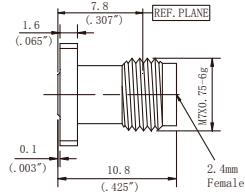

Outline drawing

Type	Jack diameter(ØD)
WD24FS23F01	0.23mm/0.009"
WD24FS30F01	0.30mm/0.012"
WD24FS38F01	0.38mm/0.015"
WD24FS51F01	0.51mm/0.020"

Type	Jack diameter(ØD)
WD24FS23F02	0.23mm/0.009"
WD24FS30F02	0.30mm/0.012"
WD24FS38F02	0.38mm/0.015"
WD24FS51F02	0.51mm/0.020"

Type	Jack diameter(ØD)
WD24FS23F04	0.23mm/0.009"
WD24FS30F04	0.30mm/0.012"
WD24FS38F04	0.38mm/0.015"
WD24FS51F04	0.51mm/0.020"

Type	Jack diameter(ØD)
WD24FS23F05	0.23mm/0.009"
WD24FS30F05	0.30mm/0.012"
WD24FS38F05	0.38mm/0.015"
WD24FS51F05	0.51mm/0.020"

Type	Jack diameter(ØD)
WD24FS23F06	0.23mm/0.009"
WD24FS30F06	0.30mm/0.012"
WD24FS38F06	0.38mm/0.015"
WD24FS51F06	0.51mm/0.020"

Type	Jack diameter(ØD)
WD24FS30Y01	0.30mm/0.012"
WD24FS51Y01	0.51mm/0.020"

Type	Jack diameter(ØD)
WD24MS30F01	0.30mm/0.012"
WD24MS51F01	0.51mm/0.020"

■ Outline drawing

Type	Jack diameter(ØD)
WD24MS30F02	0.30mm/0.012"
WD24MS51F02	0.51mm/0.020"

Type	Jack diameter(ØD)
WD24MS30F04	0.30mm/0.012"
WD24MS51F04	0.51mm/0.020"