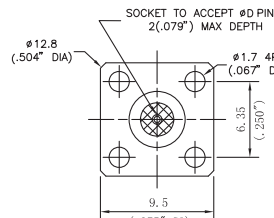

Outline drawing

Type	Jack diameter(ØD)
WDSFS23F06	0.23mm/0.009"
WDSFS30F06	0.30mm/0.012"
WDSFS38F06	0.38mm/0.015"
WDSFS45F06	0.46mm/0.018"
WDSFS51F06	0.51mm/0.020"

Type	Jack diameter(ØD)
WDSFS23F07	0.23mm/0.009"
WDSFS30F07	0.30mm/0.012"
WDSFS38F07	0.38mm/0.015"
WDSFS45F07	0.46mm/0.018"
WDSFS51F07	0.51mm/0.020"

Type	Jack diameter(ØD)
WDSMS23F01	0.23mm/0.009"
WDSMS30F01	0.30mm/0.012"
WDSMS38F01	0.38mm/0.015"
WDSMS45F01	0.46mm/0.018"
WDSMS51F01	0.51mm/0.020"
WDSMS91F01	0.91mm/0.036"

Type	Jack diameter(ØD)
WDSMS23F02	0.23mm/0.009"
WDSMS30F02	0.30mm/0.012"
WDSMS38F02	0.38mm/0.015"
WDSMS45F02	0.46mm/0.018"
WDSMS51F02	0.51mm/0.020"