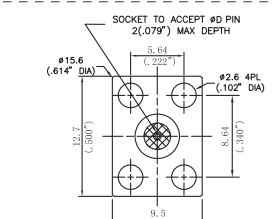

Outline drawing

Type	Jack diameter(ØD)
WDSFS23F06	0.23mm/0.009"
WDSFS30F06	0.30mm/0.012"
WDSFS38F06	0.38mm/0.015"
WDSFS45F06	0.46mm/0.018"
WDSFS51F06	0.51mm/0.020"

Type	Jack diameter(ØD)
WDSFS23F07	0.23mm/0.009"
WDSFS30F07	0.30mm/0.012"
WDSFS38F07	0.38mm/0.015"
WDSFS45F07	0.46mm/0.018"
WDSFS51F07	0.51mm/0.020"

Type	Jack diameter(ØD)
WDSMS23F01	0.23mm/0.009"
WDSMS30F01	0.30mm/0.012"
WDSMS38F01	0.38mm/0.015"
WDSMS45F01	0.46mm/0.018"
WDSMS51F01	0.51mm/0.020"
WDSMS91F01	0.91mm/0.036"

Type	Jack diameter(ØD)
WDSMS23F02	0.23mm/0.009"
WDSMS30F02	0.30mm/0.012"
WDSMS38F02	0.38mm/0.015"
WDSMS45F02	0.46mm/0.018"
WDSMS51F02	0.51mm/0.020"