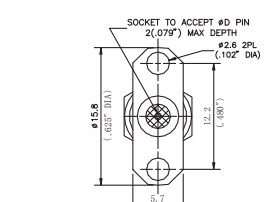

Type	Jack diameter(ØD)
WDSMS23F04	0.23mm/0.009"
WDSMS30F04	0.30mm/0.012"
WDSMS38F04	0.38mm/0.015"
WDSMS45F04	0.46mm/0.018"
WDSMS51F04	0.51mm/0.020"