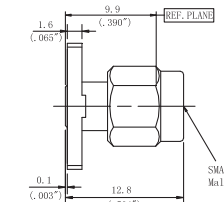

Outline drawing

Type	Jack diameter(ØD)
WDSFS23F06	0.23mm/0.009"
WDSFS30F06	0.30mm/0.012"
WDSFS38F06	0.38mm/0.015"
WDSFS45F06	0.46mm/0.018"
WDSFS51F06	0.51mm/0.020"

Type	Jack diameter(ØD)
WDSFS23F07	0.23mm/0.009"
WDSFS30F07	0.30mm/0.012"
WDSFS38F07	0.38mm/0.015"
WDSFS45F07	0.46mm/0.018"
WDSFS51F07	0.51mm/0.020"

Type	Jack diameter(ØD)
WDSMS23F01	0.23mm/0.009"
WDSMS30F01	0.30mm/0.012"
WDSMS38F01	0.38mm/0.015"
WDSMS45F01	0.46mm/0.018"
WDSMS51F01	0.51mm/0.020"
WDSMS91F01	0.91mm/0.036"

Type	Jack diameter(ØD)
WDSMS23F02	0.23mm/0.009"
WDSMS30F02	0.30mm/0.012"
WDSMS38F02	0.38mm/0.015"
WDSMS45F02	0.46mm/0.018"
WDSMS51F02	0.51mm/0.020"

Type	Jack diameter(ØD)
WDSMS23F03	0.23mm/0.009"
WDSMS30F03	0.30mm/0.012"
WDSMS38F03	0.38mm/0.015"
WDSMS45F03	0.46mm/0.018"
WDSMS51F03	0.51mm/0.020"

Type	Jack diameter(ØD)
WDSMS23F04	0.23mm/0.009"
WDSMS30F04	0.30mm/0.012"
WDSMS38F04	0.38mm/0.015"
WDSMS45F04	0.46mm/0.018"
WDSMS51F04	0.51mm/0.020"

Type	Jack diameter(ØD)
WDSMS23F05	0.23mm/0.009"
WDSMS30F05	0.30mm/0.012"
WDSMS38F05	0.38mm/0.015"
WDSMS45F05	0.46mm/0.018"
WDSMS51F05	0.51mm/0.020"