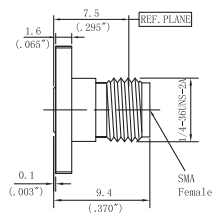

Outline drawing

Type	Jack diameter(ØD)
WDSFS23F01	0.23mm/0.009"
WDSFS30F01	0.30mm/0.012"
WDSFS38F01	0.38mm/0.015"
WDSFS45F01	0.46mm/0.018"
WDSFS51F01	0.51mm/0.020"
WDSFS91F0	0.91mm/0.036"

Type	Jack diameter(ØD)
WDSFS23F02	0.23mm/0.009"
WDSFS30F02	0.30mm/0.012"
WDSFS38F02	0.38mm/0.015"
WDSFS45F02	0.46mm/0.018"
WDSFS51F02	0.51mm/0.020"
WDSFS91F02	0.91mm/0.036"

Type	Jack diameter(ØD)
WDSFS23F03	0.23mm/0.009"
WDSFS30F03	0.30mm/0.012"
WDSFS38F03	0.38mm/0.015"
WDSFS45F03	0.46mm/0.018"
WDSFS51F03	0.51mm/0.020"

Type	Jack diameter(ØD)
WDSFS23F13	0.23mm/0.009"
WDSFS30F13	0.30mm/0.012"
WDSFS38F13	0.38mm/0.015"
WDSFS45F13	0.46mm/0.018"
WDSFS51F13	0.51mm/0.020"

Type	Jack diameter(ØD)
WDSMS23F01	0.23mm/0.009"
WDSMS30F01	0.30mm/0.012"
WDSMS38F01	0.38mm/0.015"
WDSMS45F01	0.46mm/0.018"
WDSMS51F01	0.51mm/0.020"
WDSMS91F01	0.91mm/0.036"

Type	Jack diameter(ØD)
WDSMS23F02	0.23mm/0.009"
WDSMS30F02	0.30mm/0.012"
WDSMS38F02	0.38mm/0.015"
WDSMS45F02	0.46mm/0.018"
WDSMS51F02	0.51mm/0.020"

Type	Jack diameter(ØD)
WDSMS23F05	0.23mm/0.009"
WDSMS30F05	0.30mm/0.012"
WDSMS38F05	0.38mm/0.015"
WDSMS45F05	0.46mm/0.018"
WDSMS51F05	0.51mm/0.020"