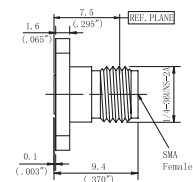

Outline drawing

Type	Jack diameter(ØD)
WDSFS23F01	0.23mm/0.009"
WDSFS30F01	0.30mm/0.012"
WDSFS38F01	0.38mm/0.015"
WDSFS45F01	0.46mm/0.018"
WDSFS51F01	0.51mm/0.020"
WDSFS91F0	0.91mm/0.036"

Type	Jack diameter(ØD)
WDSFS23F02	0.23mm/0.009"
WDSFS30F02	0.30mm/0.012"
WDSFS38F02	0.38mm/0.015"
WDSFS45F02	0.46mm/0.018"
WDSFS51F02	0.51mm/0.020"
WDSFS91F02	0.91mm/0.036"

Type	Jack diameter(ØD)
WDSFS23F03	0.23mm/0.009"
WDSFS30F03	0.30mm/0.012"
WDSFS38F03	0.38mm/0.015"
WDSFS45F03	0.46mm/0.018"
WDSFS51F03	0.51mm/0.020"

Type	Jack diameter(ØD)
WDSFS23F13	0.23mm/0.009"
WDSFS30F13	0.30mm/0.012"
WDSFS38F13	0.38mm/0.015"
WDSFS45F13	0.46mm/0.018"
WDSFS51F13	0.51mm/0.020"

Type	Jack diameter(ØD)
WDSMS23F01	0.23mm/0.009"
WDSMS30F01	0.30mm/0.012"
WDSMS38F01	0.38mm/0.015"
WDSMS45F01	0.46mm/0.018"
WDSMS51F01	0.51mm/0.020"
WDSMS91F01	0.91mm/0.036"

Type	Jack diameter(ØD)
WDSMS23F02	0.23mm/0.009"
WDSMS30F02	0.30mm/0.012"
WDSMS38F02	0.38mm/0.015"
WDSMS45F02	0.46mm/0.018"
WDSMS51F02	0.51mm/0.020"

Type	Jack diameter(ØD)
WDSMS23F05	0.23mm/0.009"
WDSMS30F05	0.30mm/0.012"
WDSMS38F05	0.38mm/0.015"
WDSMS45F05	0.46mm/0.018"
WDSMS51F05	0.51mm/0.020"