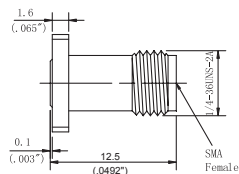

Outline drawing

Type	Jack diameter(ØD)
WDSFS23F01	0.23mm/0.009"
WDSFS30F01	0.30mm/0.012"
WDSFS38F01	0.38mm/0.015"
WDSFS45F01	0.46mm/0.018"
WDSFS51F01	0.51mm/0.020"
WDSFS91F0	0.91mm/0.036"

Type	Jack diameter(ØD)
WDSFS23F02	0.23mm/0.009"
WDSFS30F02	0.30mm/0.012"
WDSFS38F02	0.38mm/0.015"
WDSFS45F02	0.46mm/0.018"
WDSFS51F02	0.51mm/0.020"
WDSFS91F02	0.91mm/0.036"

Type	Jack diameter(ØD)
WDSFS23F03	0.23mm/0.009"
WDSFS30F03	0.30mm/0.012"
WDSFS38F03	0.38mm/0.015"
WDSFS45F03	0.46mm/0.018"
WDSFS51F03	0.51mm/0.020"

Type	Jack diameter(ØD)
WDSFS23F13	0.23mm/0.009"
WDSFS30F13	0.30mm/0.012"
WDSFS38F13	0.38mm/0.015"
WDSFS45F13	0.46mm/0.018"
WDSFS51F13	0.51mm/0.020"

Type	Jack diameter(ØD)
WDSMS23F01	0.23mm/0.009"
WDSMS30F01	0.30mm/0.012"
WDSMS38F01	0.38mm/0.015"
WDSMS45F01	0.46mm/0.018"
WDSMS51F01	0.51mm/0.020"
WDSMS91F01	0.91mm/0.036"

Type	Jack diameter(ØD)
WDSMS23F02	0.23mm/0.009"
WDSMS30F02	0.30mm/0.012"
WDSMS38F02	0.38mm/0.015"
WDSMS45F02	0.46mm/0.018"
WDSMS51F02	0.51mm/0.020"

Type	Jack diameter(ØD)
WDSMS23F05	0.23mm/0.009"
WDSMS30F05	0.30mm/0.012"
WDSMS38F05	0.38mm/0.015"
WDSMS45F05	0.46mm/0.018"
WDSMS51F05	0.51mm/0.020"