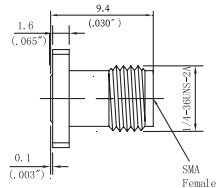

Outline drawing

Type	Jack diameter(ØD)
WDSFS23F01	0.23mm/0.009"
WDSFS30F01	0.30mm/0.012"
WDSFS38F01	0.38mm/0.015"
WDSFS45F01	0.46mm/0.018"
WDSFS51F01	0.51mm/0.020"
WDSFS91F0	0.91mm/0.036"

Type	Jack diameter(ØD)
WDSFS23F02	0.23mm/0.009"
WDSFS30F02	0.30mm/0.012"
WDSFS38F02	0.38mm/0.015"
WDSFS45F02	0.46mm/0.018"
WDSFS51F02	0.51mm/0.020"
WDSFS91F02	0.91mm/0.036"

Type	Jack diameter(ØD)
WDSFS23F03	0.23mm/0.009"
WDSFS30F03	0.30mm/0.012"
WDSFS38F03	0.38mm/0.015"
WDSFS45F03	0.46mm/0.018"
WDSFS51F03	0.51mm/0.020"

Type	Jack diameter(ØD)
WDSFS23F13	0.23mm/0.009"
WDSFS30F13	0.30mm/0.012"
WDSFS38F13	0.38mm/0.015"
WDSFS45F13	0.46mm/0.018"
WDSFS51F13	0.51mm/0.020"

Type	Jack diameter(ØD)
WDSMS23F01	0.23mm/0.009"
WDSMS30F01	0.30mm/0.012"
WDSMS38F01	0.38mm/0.015"
WDSMS45F01	0.46mm/0.018"
WDSMS51F01	0.51mm/0.020"
WDSMS91F01	0.91mm/0.036"

Type	Jack diameter(ØD)
WDSMS23F02	0.23mm/0.009"
WDSMS30F02	0.30mm/0.012"
WDSMS38F02	0.38mm/0.015"
WDSMS45F02	0.46mm/0.018"
WDSMS51F02	0.51mm/0.020"

Type	Jack diameter(ØD)
WDSMS23F05	0.23mm/0.009"
WDSMS30F05	0.30mm/0.012"
WDSMS38F05	0.38mm/0.015"
WDSMS45F05	0.46mm/0.018"
WDSMS51F05	0.51mm/0.020"