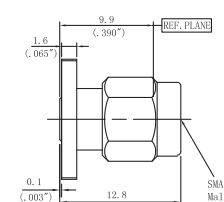

Outline drawing

Type	Jack diameter(ØD)
WDSFS23F06	0.23mm/0.009"
WDSFS30F06	0.30mm/0.012"
WDSFS38F06	0.38mm/0.015"
WDSFS45F06	0.46mm/0.018"
WDSFS51F06	0.51mm/0.020"

Type	Jack diameter(ØD)
WDSFS23F07	0.23mm/0.009"
WDSFS30F07	0.30mm/0.012"
WDSFS38F07	0.38mm/0.015"
WDSFS45F07	0.46mm/0.018"
WDSFS51F07	0.51mm/0.020"

Type	Jack diameter(ØD)
WDSMS23F01	0.23mm/0.009"
WDSMS30F01	0.30mm/0.012"
WDSMS38F01	0.38mm/0.015"
WDSMS45F01	0.46mm/0.018"
WDSMS51F01	0.51mm/0.020"
WDSMS91F01	0.91mm/0.036"

Type	Jack diameter(ØD)
WDSMS23F02	0.23mm/0.009"
WDSMS30F02	0.30mm/0.012"
WDSMS38F02	0.38mm/0.015"
WDSMS45F02	0.46mm/0.018"
WDSMS51F02	0.51mm/0.020"

Type	Jack diameter(ØD)
WDSMS23F03	0.23mm/0.009"
WDSMS30F03	0.30mm/0.012"
WDSMS38F03	0.38mm/0.015"
WDSMS45F03	0.46mm/0.018"
WDSMS51F03	0.51mm/0.020"

Type	Jack diameter(ØD)
WDSMS23F04	0.23mm/0.009"
WDSMS30F04	0.30mm/0.012"
WDSMS38F04	0.38mm/0.015"
WDSMS45F04	0.46mm/0.018"
WDSMS51F04	0.51mm/0.020"

Type	Jack diameter(ØD)
WDSMS23F05	0.23mm/0.009"
WDSMS30F05	0.30mm/0.012"
WDSMS38F05	0.38mm/0.015"
WDSMS45F05	0.46mm/0.018"
WDSMS51F05	0.51mm/0.020"