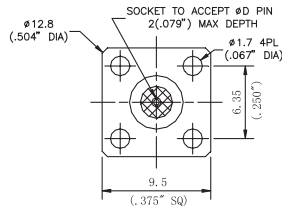

Outline drawing

Type	Jack diameter(ØD)
WDSFS23F01	0.23mm/0.009"
WDSFS30F01	0.30mm/0.012"
WDSFS38F01	0.38mm/0.015"
WDSFS45F01	0.46mm/0.018"
WDSFS51F01	0.51mm/0.020"
WDSFS91F0	0.91mm/0.036"

Type	Jack diameter(ØD)
WDSFS23F02	0.23mm/0.009"
WDSFS30F02	0.30mm/0.012"
WDSFS38F02	0.38mm/0.015"
WDSFS45F02	0.46mm/0.018"
WDSFS51F02	0.51mm/0.020"
WDSFS91F02	0.91mm/0.036"

Type	Jack diameter(ØD)
WDSFS23F03	0.23mm/0.009"
WDSFS30F03	0.30mm/0.012"
WDSFS38F03	0.38mm/0.015"
WDSFS45F03	0.46mm/0.018"
WDSFS51F03	0.51mm/0.020"

Type	Jack diameter(ØD)
WDSFS23F13	0.23mm/0.009"
WDSFS30F13	0.30mm/0.012"
WDSFS38F13	0.38mm/0.015"
WDSFS45F13	0.46mm/0.018"
WDSFS51F13	0.51mm/0.020"

Outline drawing

Type	Jack diameter(ØD)
WDSFS23F06	0.23mm/0.009"
WDSFS30F06	0.30mm/0.012"
WDSFS38F06	0.38mm/0.015"
WDSFS45F06	0.46mm/0.018"
WDSFS51F06	0.51mm/0.020"

Type	Jack diameter(ØD)
WDSFS23F07	0.23mm/0.009"
WDSFS30F07	0.30mm/0.012"
WDSFS38F07	0.38mm/0.015"
WDSFS45F07	0.46mm/0.018"
WDSFS51F07	0.51mm/0.020"

Type	Jack diameter(ØD)
WDSMS23F01	0.23mm/0.009"
WDSMS30F01	0.30mm/0.012"
WDSMS38F01	0.38mm/0.015"
WDSMS45F01	0.46mm/0.018"
WDSMS51F01	0.51mm/0.020"
WDSMS91F01	0.91mm/0.036"

Type	Jack diameter(ØD)
WDSMS23F02	0.23mm/0.009"
WDSMS30F02	0.30mm/0.012"
WDSMS38F02	0.38mm/0.015"
WDSMS45F02	0.46mm/0.018"
WDSMS51F02	0.51mm/0.020"