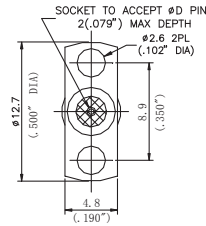

Type	Jack diameter(ØD)
WDSFS23F03	0.23mm/0.009"
WDSFS30F03	0.30mm/0.012"
WDSFS38F03	0.38mm/0.015"
WDSFS45F03	0.46mm/0.018"
WDSFS51F03	0.51mm/0.020"

Type	Jack diameter(ØD)
WDSFS23F13	0.23mm/0.009"
WDSFS30F13	0.30mm/0.012"
WDSFS38F13	0.38mm/0.015"
WDSFS45F13	0.46mm/0.018"
WDSFS51F13	0.51mm/0.020"

Type	Jack diameter(ØD)
WDSFS23F13	0.23mm/0.009"

Type	Jack diameter(ØD)
WDSFS23F04	0.23mm/0.009"
WDSFS30F04	0.30mm/0.012"
WDSFS38F04	0.38mm/0.015"
WDSFS45F04	0.46mm/0.018"
WDSFS51F04	0.51mm/0.020"

Type	Jack diameter(ØD)
WDSFS23F05	0.23mm/0.009"
WDSFS30F05	0.30mm/0.012"
WDSFS38F05	0.38mm/0.015"
WDSFS45F05	0.46mm/0.018"
WDSFS51F05	0.51mm/0.020"

Outline drawing

Type	Jack diameter(ØD)
WDSFS23F06	0.23mm/0.009"
WDSFS30F06	0.30mm/0.012"
WDSFS38F06	0.38mm/0.015"
WDSFS45F06	0.46mm/0.018"
WDSFS51F06	0.51mm/0.020"

Type	Jack diameter(ØD)
WDSFS23F07	0.23mm/0.009"
WDSFS30F07	0.30mm/0.012"
WDSFS38F07	0.38mm/0.015"
WDSFS45F07	0.46mm/0.018"
WDSFS51F07	0.51mm/0.020"

Type	Jack diameter(ØD)
WDSMS23F01	0.23mm/0.009"
WDSMS30F01	0.30mm/0.012"
WDSMS38F01	0.38mm/0.015"
WDSMS45F01	0.46mm/0.018"
WDSMS51F01	0.51mm/0.020"
WDSMS91F01	0.91mm/0.036"

Type	Jack diameter(ØD)
WDSMS23F02	0.23mm/0.009"
WDSMS30F02	0.30mm/0.012"
WDSMS38F02	0.38mm/0.015"
WDSMS45F02	0.46mm/0.018"
WDSMS51F02	0.51mm/0.020"