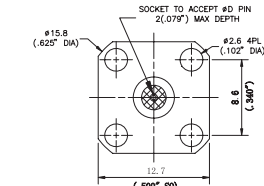

Outline drawing

Type	Jack diameter(ØD)
WDSFS23F01	0.23mm/0.009"
WDSFS30F01	0.30mm/0.012"
WDSFS38F01	0.38mm/0.015"
WDSFS45F01	0.46mm/0.018"
WDSFS51F01	0.51mm/0.020"
WDSFS91F0	0.91mm/0.036"

Type	Jack diameter(ØD)
WDSFS23F02	0.23mm/0.009"
WDSFS30F02	0.30mm/0.012"
WDSFS38F02	0.38mm/0.015"
WDSFS45F02	0.46mm/0.018"
WDSFS51F02	0.51mm/0.020"
WDSFS91F02	0.91mm/0.036"

Type	Jack diameter(ØD)
WDSFS23F03	0.23mm/0.009"
WDSFS30F03	0.30mm/0.012"
WDSFS38F03	0.38mm/0.015"
WDSFS45F03	0.46mm/0.018"
WDSFS51F03	0.51mm/0.020"

Type	Jack diameter(ØD)
WDSFS23F13	0.23mm/0.009"
WDSFS30F13	0.30mm/0.012"
WDSFS38F13	0.38mm/0.015"
WDSFS45F13	0.46mm/0.018"
WDSFS51F13	0.51mm/0.020"

Outline drawing

Type	Jack diameter(ØD)
WDSFS23F06	0.23mm/0.009"
WDSFS30F06	0.30mm/0.012"
WDSFS38F06	0.38mm/0.015"
WDSFS45F06	0.46mm/0.018"
WDSFS51F06	0.51mm/0.020"

Type	Jack diameter(ØD)
WDSFS23F07	0.23mm/0.009"
WDSFS30F07	0.30mm/0.012"
WDSFS38F07	0.38mm/0.015"
WDSFS45F07	0.46mm/0.018"
WDSFS51F07	0.51mm/0.020"

Type	Jack diameter(ØD)
WDSMS23F01	0.23mm/0.009"
WDSMS30F01	0.30mm/0.012"
WDSMS38F01	0.38mm/0.015"
WDSMS45F01	0.46mm/0.018"
WDSMS51F01	0.51mm/0.020"
WDSMS91F01	0.91mm/0.036"

Type	Jack diameter(ØD)
WDSMS23F02	0.23mm/0.009"
WDSMS30F02	0.30mm/0.012"
WDSMS38F02	0.38mm/0.015"
WDSMS45F02	0.46mm/0.018"
WDSMS51F02	0.51mm/0.020"