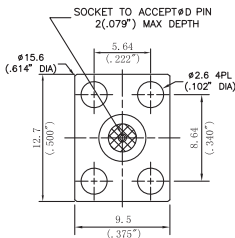

Outline drawing

Type	Jack diameter(ØD)
WDSFS23F01	0.23mm/0.009"
WDSFS30F01	0.30mm/0.012"
WDSFS38F01	0.38mm/0.015"
WDSFS45F01	0.46mm/0.018"
WDSFS51F01	0.51mm/0.020"
WDSFS91F0	0.91mm/0.036"

Type	Jack diameter(ØD)
WDSFS23F02	0.23mm/0.009"
WDSFS30F02	0.30mm/0.012"
WDSFS38F02	0.38mm/0.015"
WDSFS45F02	0.46mm/0.018"
WDSFS51F02	0.51mm/0.020"
WDSFS91F02	0.91mm/0.036"

Type	Jack diameter(ØD)
WDSFS23F03	0.23mm/0.009"
WDSFS30F03	0.30mm/0.012"
WDSFS38F03	0.38mm/0.015"
WDSFS45F03	0.46mm/0.018"
WDSFS51F03	0.51mm/0.020"

Type	Jack diameter(ØD)
WDSFS23F13	0.23mm/0.009"
WDSFS30F13	0.30mm/0.012"
WDSFS38F13	0.38mm/0.015"
WDSFS45F13	0.46mm/0.018"
WDSFS51F13	0.51mm/0.020"

Outline drawing

Type	Jack diameter(ØD)
WDSFS23F06	0.23mm/0.009"
WDSFS30F06	0.30mm/0.012"
WDSFS38F06	0.38mm/0.015"
WDSFS45F06	0.46mm/0.018"
WDSFS51F06	0.51mm/0.020"

Type	Jack diameter(ØD)
WDSFS23F07	0.23mm/0.009"
WDSFS30F07	0.30mm/0.012"
WDSFS38F07	0.38mm/0.015"
WDSFS45F07	0.46mm/0.018"
WDSFS51F07	0.51mm/0.020"

Type	Jack diameter(ØD)
WDSMS23F01	0.23mm/0.009"
WDSMS30F01	0.30mm/0.012"
WDSMS38F01	0.38mm/0.015"
WDSMS45F01	0.46mm/0.018"
WDSMS51F01	0.51mm/0.020"
WDSMS91F01	0.91mm/0.036"

Type	Jack diameter(ØD)
WDSMS23F02	0.23mm/0.009"
WDSMS30F02	0.30mm/0.012"
WDSMS38F02	0.38mm/0.015"
WDSMS45F02	0.46mm/0.018"
WDSMS51F02	0.51mm/0.020"