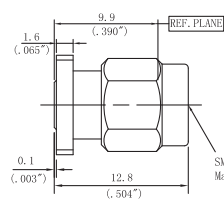

Outline drawing

Type	Jack diameter(ØD)
WDSFS23F06	0.23mm/0.009"
WDSFS30F06	0.30mm/0.012"
WDSFS38F06	0.38mm/0.015"
WDSFS45F06	0.46mm/0.018"
WDSFS51F06	0.51mm/0.020"

Type	Jack diameter(ØD)
WDSFS23F07	0.23mm/0.009"
WDSFS30F07	0.30mm/0.012"
WDSFS38F07	0.38mm/0.015"
WDSFS45F07	0.46mm/0.018"
WDSFS51F07	0.51mm/0.020"

Type	Jack diameter(ØD)
WDSMS23F01	0.23mm/0.009"
WDSMS30F01	0.30mm/0.012"
WDSMS38F01	0.38mm/0.015"
WDSMS45F01	0.46mm/0.018"
WDSMS51F01	0.51mm/0.020"
WDSMS91F01	0.91mm/0.036"

Type	Jack diameter(ØD)
WDSMS23F02	0.23mm/0.009"
WDSMS30F02	0.30mm/0.012"
WDSMS38F02	0.38mm/0.015"
WDSMS45F02	0.46mm/0.018"
WDSMS51F02	0.51mm/0.020"

Type	Jack diameter(ØD)
WDSMS23F03	0.23mm/0.009"
WDSMS30F03	0.30mm/0.012"
WDSMS38F03	0.38mm/0.015"
WDSMS45F03	0.46mm/0.018"
WDSMS51F03	0.51mm/0.020"

Type	Jack diameter(ØD)
WDSMS23F04	0.23mm/0.009"
WDSMS30F04	0.30mm/0.012"
WDSMS38F04	0.38mm/0.015"
WDSMS45F04	0.46mm/0.018"
WDSMS51F04	0.51mm/0.020"

Type	Jack diameter(ØD)
WDSMS23F05	0.23mm/0.009"
WDSMS30F05	0.30mm/0.012"
WDSMS38F05	0.38mm/0.015"
WDSMS45F05	0.46mm/0.018"
WDSMS51F05	0.51mm/0.020"