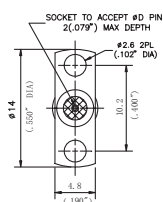

Type	Jack diameter(ØD)
WDSFS23F03	0.23mm/0.009"
WDSFS30F03	0.30mm/0.012"
WDSFS38F03	0.38mm/0.015"
WDSFS45F03	0.46mm/0.018"
WDSFS51F03	0.51mm/0.020"

Type	Jack diameter(ØD)
WDSFS23F13	0.23mm/0.009"
WDSFS30F13	0.30mm/0.012"
WDSFS38F13	0.38mm/0.015"
WDSFS45F13	0.46mm/0.018"
WDSFS51F13	0.51mm/0.020"

Type	Jack diameter(ØD)
WDSFS23F13	0.23mm/0.009"

Type	Jack diameter(ØD)
WDSFS23F04	0.23mm/0.009"
WDSFS30F04	0.30mm/0.012"
WDSFS38F04	0.38mm/0.015"
WDSFS45F04	0.46mm/0.018"
WDSFS51F04	0.51mm/0.020"

Type	Jack diameter(ØD)
WDSFS23F05	0.23mm/0.009"
WDSFS30F05	0.30mm/0.012"
WDSFS38F05	0.38mm/0.015"
WDSFS45F05	0.46mm/0.018"
WDSFS51F05	0.51mm/0.020"

Outline drawing

Type	Jack diameter(ØD)
WDSFS23F06	0.23mm/0.009"
WDSFS30F06	0.30mm/0.012"
WDSFS38F06	0.38mm/0.015"
WDSFS45F06	0.46mm/0.018"
WDSFS51F06	0.51mm/0.020"

Type	Jack diameter(ØD)
WDSFS23F07	0.23mm/0.009"
WDSFS30F07	0.30mm/0.012"
WDSFS38F07	0.38mm/0.015"
WDSFS45F07	0.46mm/0.018"
WDSFS51F07	0.51mm/0.020"

Type	Jack diameter(ØD)
WDSMS23F01	0.23mm/0.009"
WDSMS30F01	0.30mm/0.012"
WDSMS38F01	0.38mm/0.015"
WDSMS45F01	0.46mm/0.018"
WDSMS51F01	0.51mm/0.020"
WDSMS91F01	0.91mm/0.036"

Type	Jack diameter(ØD)
WDSMS23F02	0.23mm/0.009"
WDSMS30F02	0.30mm/0.012"
WDSMS38F02	0.38mm/0.015"
WDSMS45F02	0.46mm/0.018"
WDSMS51F02	0.51mm/0.020"