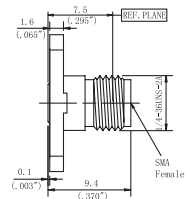

Type	Jack diameter(ØD)
WDSFS23F04	0.23mm/0.009"
WDSFS30F04	0.30mm/0.012"
WDSFS38F04	0.38mm/0.015"
WDSFS45F04	0.46mm/0.018"
WDSFS51F04	0.51mm/0.020"