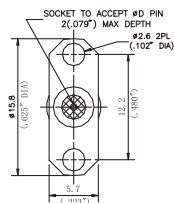

Outline drawing

Type	Jack diameter(ØD)
WDSFS23F01	0.23mm/0.009"
WDSFS30F01	0.30mm/0.012"
WDSFS38F01	0.38mm/0.015"
WDSFS45F01	0.46mm/0.018"
WDSFS51F01	0.51mm/0.020"
WDSFS91F0	0.91mm/0.036"

Type	Jack diameter(ØD)
WDSFS23F02	0.23mm/0.009"
WDSFS30F02	0.30mm/0.012"
WDSFS38F02	0.38mm/0.015"
WDSFS45F02	0.46mm/0.018"
WDSFS51F02	0.51mm/0.020"
WDSFS91F02	0.91mm/0.036"

Type	Jack diameter(ØD)
WDSFS23F03	0.23mm/0.009"
WDSFS30F03	0.30mm/0.012"
WDSFS38F03	0.38mm/0.015"
WDSFS45F03	0.46mm/0.018"
WDSFS51F03	0.51mm/0.020"

Type	Jack diameter(ØD)
WDSFS23F13	0.23mm/0.009"
WDSFS30F13	0.30mm/0.012"
WDSFS38F13	0.38mm/0.015"
WDSFS45F13	0.46mm/0.018"
WDSFS51F13	0.51mm/0.020"

Type	Jack diameter(ØD)
WDSFS23F13	0.23mm/0.009"

Type	Jack diameter(ØD)
WDSFS23F04	0.23mm/0.009"
WDSFS30F04	0.30mm/0.012"
WDSFS38F04	0.38mm/0.015"
WDSFS45F04	0.46mm/0.018"
WDSFS51F04	0.51mm/0.020"

Type	Jack diameter(ØD)
WDSFS23F05	0.23mm/0.009"
WDSFS30F05	0.30mm/0.012"
WDSFS38F05	0.38mm/0.015"
WDSFS45F05	0.46mm/0.018"
WDSFS51F05	0.51mm/0.020"

Outline drawing

Type	Jack diameter(ØD)
WDSFS23F06	0.23mm/0.009"
WDSFS30F06	0.30mm/0.012"
WDSFS38F06	0.38mm/0.015"
WDSFS45F06	0.46mm/0.018"
WDSFS51F06	0.51mm/0.020"

Type	Jack diameter(ØD)
WDSFS23F07	0.23mm/0.009"
WDSFS30F07	0.30mm/0.012"
WDSFS38F07	0.38mm/0.015"
WDSFS45F07	0.46mm/0.018"
WDSFS51F07	0.51mm/0.020"