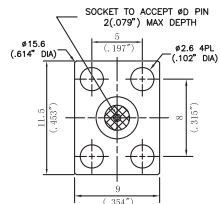

Outline drawing

Type	Jack diameter(ØD)
WDSFS23F01	0.23mm/0.009"
WDSFS30F01	0.30mm/0.012"
WDSFS38F01	0.38mm/0.015"
WDSFS45F01	0.46mm/0.018"
WDSFS51F01	0.51mm/0.020"
WDSFS91F0	0.91mm/0.036"

Type	Jack diameter(ØD)
WDSFS23F02	0.23mm/0.009"
WDSFS30F02	0.30mm/0.012"
WDSFS38F02	0.38mm/0.015"
WDSFS45F02	0.46mm/0.018"
WDSFS51F02	0.51mm/0.020"
WDSFS91F02	0.91mm/0.036"

Type	Jack diameter(ØD)
WDSFS23F03	0.23mm/0.009"
WDSFS30F03	0.30mm/0.012"
WDSFS38F03	0.38mm/0.015"
WDSFS45F03	0.46mm/0.018"
WDSFS51F03	0.51mm/0.020"

Type	Jack diameter(ØD)
WDSFS23F13	0.23mm/0.009"
WDSFS30F13	0.30mm/0.012"
WDSFS38F13	0.38mm/0.015"
WDSFS45F13	0.46mm/0.018"
WDSFS51F13	0.51mm/0.020"

Type	Jack diameter(ØD)
WDSFS23F13	0.23mm/0.009"

Type	Jack diameter(ØD)
WDSFS23F04	0.23mm/0.009"
WDSFS30F04	0.30mm/0.012"
WDSFS38F04	0.38mm/0.015"
WDSFS45F04	0.46mm/0.018"
WDSFS51F04	0.51mm/0.020"

Type	Jack diameter(ØD)
WDSFS23F05	0.23mm/0.009"
WDSFS30F05	0.30mm/0.012"
WDSFS38F05	0.38mm/0.015"
WDSFS45F05	0.46mm/0.018"
WDSFS51F05	0.51mm/0.020"

Outline drawing

Type	Jack diameter(ØD)
WDSFS23F06	0.23mm/0.009"
WDSFS30F06	0.30mm/0.012"
WDSFS38F06	0.38mm/0.015"
WDSFS45F06	0.46mm/0.018"
WDSFS51F06	0.51mm/0.020"

Type	Jack diameter(ØD)
WDSFS23F07	0.23mm/0.009"
WDSFS30F07	0.30mm/0.012"
WDSFS38F07	0.38mm/0.015"
WDSFS45F07	0.46mm/0.018"
WDSFS51F07	0.51mm/0.020"