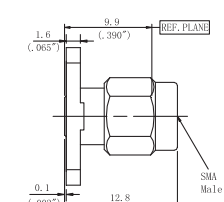

Outline drawing

Type	Jack diameter(ØD)
WDSFS23F06	0.23mm/0.009"
WDSFS30F06	0.30mm/0.012"
WDSFS38F06	0.38mm/0.015"
WDSFS45F06	0.46mm/0.018"
WDSFS51F06	0.51mm/0.020"

Type	Jack diameter(ØD)
WDSFS23F07	0.23mm/0.009"
WDSFS30F07	0.30mm/0.012"
WDSFS38F07	0.38mm/0.015"
WDSFS45F07	0.46mm/0.018"
WDSFS51F07	0.51mm/0.020"

Type	Jack diameter(ØD)
WDSMS23F01	0.23mm/0.009"
WDSMS30F01	0.30mm/0.012"
WDSMS38F01	0.38mm/0.015"
WDSMS45F01	0.46mm/0.018"
WDSMS51F01	0.51mm/0.020"
WDSMS91F01	0.91mm/0.036"

Type	Jack diameter(ØD)
WDSMS23F02	0.23mm/0.009"
WDSMS30F02	0.30mm/0.012"
WDSMS38F02	0.38mm/0.015"
WDSMS45F02	0.46mm/0.018"
WDSMS51F02	0.51mm/0.020"

Type	Jack diameter(ØD)
WDSMS23F03	0.23mm/0.009"
WDSMS30F03	0.30mm/0.012"
WDSMS38F03	0.38mm/0.015"
WDSMS45F03	0.46mm/0.018"
WDSMS51F03	0.51mm/0.020"

Type	Jack diameter(ØD)
WDSMS23F04	0.23mm/0.009"
WDSMS30F04	0.30mm/0.012"
WDSMS38F04	0.38mm/0.015"
WDSMS45F04	0.46mm/0.018"
WDSMS51F04	0.51mm/0.020"

Type	Jack diameter(ØD)
WDSMS23F05	0.23mm/0.009"
WDSMS30F05	0.30mm/0.012"
WDSMS38F05	0.38mm/0.015"
WDSMS45F05	0.46mm/0.018"
WDSMS51F05	0.51mm/0.020"