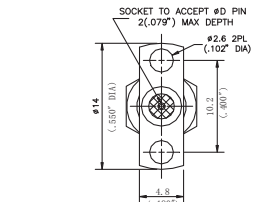

Outline drawing

Type	Jack diameter(ØD)
WDSFS23F06	0.23mm/0.009"
WDSFS30F06	0.30mm/0.012"
WDSFS38F06	0.38mm/0.015"
WDSFS45F06	0.46mm/0.018"
WDSFS51F06	0.51mm/0.020"

Type	Jack diameter(ØD)
WDSFS23F07	0.23mm/0.009"
WDSFS30F07	0.30mm/0.012"
WDSFS38F07	0.38mm/0.015"
WDSFS45F07	0.46mm/0.018"
WDSFS51F07	0.51mm/0.020"

Type	Jack diameter(ØD)
WDSMS23F01	0.23mm/0.009"
WDSMS30F01	0.30mm/0.012"
WDSMS38F01	0.38mm/0.015"
WDSMS45F01	0.46mm/0.018"
WDSMS51F01	0.51mm/0.020"
WDSMS91F01	0.91mm/0.036"

Type	Jack diameter(ØD)
WDSMS23F02	0.23mm/0.009"
WDSMS30F02	0.30mm/0.012"
WDSMS38F02	0.38mm/0.015"
WDSMS45F02	0.46mm/0.018"
WDSMS51F02	0.51mm/0.020"

Type	Jack diameter(ØD)
WDSMS23F03	0.23mm/0.009"
WDSMS30F03	0.30mm/0.012"
WDSMS38F03	0.38mm/0.015"
WDSMS45F03	0.46mm/0.018"
WDSMS51F03	0.51mm/0.020"

Type	Jack diameter(ØD)
WDSMS23F04	0.23mm/0.009"
WDSMS30F04	0.30mm/0.012"
WDSMS38F04	0.38mm/0.015"
WDSMS45F04	0.46mm/0.018"
WDSMS51F04	0.51mm/0.020"