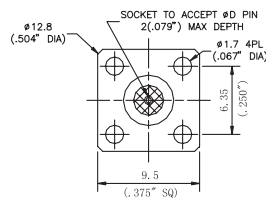

Outline drawing

Type	Jack diameter(ØD)
WDSFS23F01	0.23mm/0.009"
WDSFS30F01	0.30mm/0.012"
WDSFS38F01	0.38mm/0.015"
WDSFS45F01	0.46mm/0.018"
WDSFS51F01	0.51mm/0.020"
WDSFS91F0	0.91mm/0.036"

Type	Jack diameter(ØD)
WDSFS23F02	0.23mm/0.009"
WDSFS30F02	0.30mm/0.012"
WDSFS38F02	0.38mm/0.015"
WDSFS45F02	0.46mm/0.018"
WDSFS51F02	0.51mm/0.020"
WDSFS91F02	0.91mm/0.036"

Type	Jack diameter(ØD)
WDSFS23F03	0.23mm/0.009"
WDSFS30F03	0.30mm/0.012"
WDSFS38F03	0.38mm/0.015"
WDSFS45F03	0.46mm/0.018"
WDSFS51F03	0.51mm/0.020"

Type	Jack diameter(ØD)
WDSFS23F13	0.23mm/0.009"
WDSFS30F13	0.30mm/0.012"
WDSFS38F13	0.38mm/0.015"
WDSFS45F13	0.46mm/0.018"
WDSFS51F13	0.51mm/0.020"

Type	Jack diameter(ØD)
WDSFS23F13	0.23mm/0.009"

Type	Jack diameter(ØD)
WDSFS23F04	0.23mm/0.009"
WDSFS30F04	0.30mm/0.012"
WDSFS38F04	0.38mm/0.015"
WDSFS45F04	0.46mm/0.018"
WDSFS51F04	0.51mm/0.020"

Type	Jack diameter(ØD)
WDSFS23F05	0.23mm/0.009"
WDSFS30F05	0.30mm/0.012"
WDSFS38F05	0.38mm/0.015"
WDSFS45F05	0.46mm/0.018"
WDSFS51F05	0.51mm/0.020"

Outline drawing

Type	Jack diameter(ØD)
WDSFS23F06	0.23mm/0.009"
WDSFS30F06	0.30mm/0.012"
WDSFS38F06	0.38mm/0.015"
WDSFS45F06	0.46mm/0.018"
WDSFS51F06	0.51mm/0.020"

Type	Jack diameter(ØD)
WDSFS23F07	0.23mm/0.009"
WDSFS30F07	0.30mm/0.012"
WDSFS38F07	0.38mm/0.015"
WDSFS45F07	0.46mm/0.018"
WDSFS51F07	0.51mm/0.020"